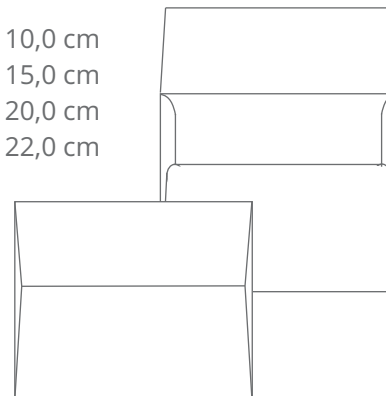

Envelopes fechamento reto (retangulares e quadrados)

9,0 x 22,0 cm
10,8 x 31,0 cm
11,4 x 22,9 cm

Envelope Retangular
Fechamento reto (REF. 01)

3,3 x 5,3 cm
6,5 x 9,5 cm
8,0 x 12,0 cm

Envelope Retangular
Fechamento reto (REF. 02)

26,0 x 26,0 cm
29,0 x 29,0 cm

Envelope Quadrado
Fechamento reto (REF. 03)

10,0 x 10,0 cm
15,0 x 15,0 cm
20,0 x 20,0 cm
22,0 x 22,0 cm

Envelope Quadrado
Fechamento reto (REF. 04)

30,0 x 34,5 cm

Envelope Retangular
Fechamento reto (REF. 05)

11,4 x 16,2 cm
13,3 x 18,3 cm
14,0 x 29,5 cm
15,0 x 21,5 cm
18,0 x 26,0 cm
21,0 x 28,0 cm

Envelope Retangular
Fechamento reto (REF. 06)

Envelopes fechamento reto (retangulares e quadrados)

15,2 x 10,9 cm
21,2 x 15,1 cm

10,5 x 15,5 cm
15,0 x 22,0 cm

Envelope Janela
Corte especial (REF. 16)

20,5 x 20,5 cm

Envelope Janela
Quadrado (REF. 17)

30,0 x 21,3 cm

Envelope Janela
Vertical A4 (REF. 18)

21,4 x 30,4 cm

Envelope Janela
Horizontal A4 (REF. 18 A)