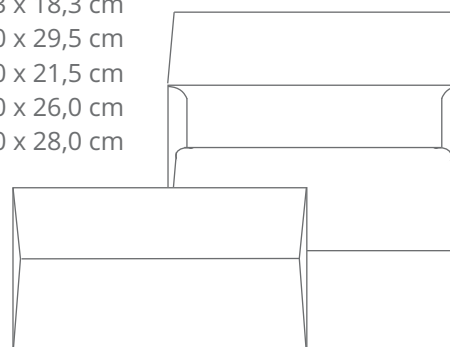

Envelopes fechamento reto (retangulares e quadrados)

9,0 x 22,0 cm
10,8 x 31,0 cm
11,4 x 22,9 cm

Envelope Retangular
Fechamento reto (REF. 01)

3,3 x 5,3 cm
6,5 x 9,5 cm
8,0 x 12,0 cm

Envelope Retangular
Fechamento reto (REF. 02)

26,0 x 26,0 cm
29,0 x 29,0 cm

Envelope Quadrado
Fechamento reto (REF. 03)

10,0 x 10,0 cm
15,0 x 15,0 cm
20,0 x 20,0 cm
22,0 x 22,0 cm

Envelope Quadrado
Fechamento reto (REF. 04)

30,0 x 34,5 cm

Envelope Retangular
Fechamento reto (REF. 05)

11,4 x 16,2 cm
13,3 x 18,3 cm
14,0 x 29,5 cm
15,0 x 21,5 cm
18,0 x 26,0 cm
21,0 x 28,0 cm

Envelope Retangular
Fechamento reto (REF. 06)

Envelopes fechamento reto (retangulares e quadrados)

15,2 x 10,9 cm
21,2 x 15,1 cm

10,5 x 15,5 cm
15,0 x 22,0 cm

Envelope Janela
Corte especial (REF. 16)

20,5 x 20,5 cm

Envelope Janela
Quadrado (REF. 17)

30,0 x 21,3 cm

Envelope Janela
Vertical A4 (REF. 18)

21,4 x 30,4 cm

Envelope Janela
Horizontal A4 (REF. 18 A)