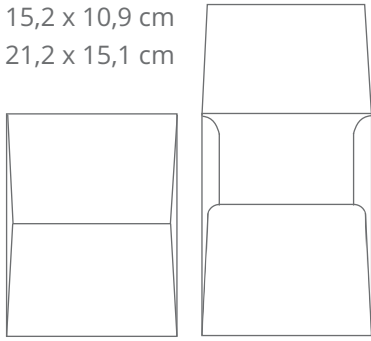

Envelopes fechamento reto (retangulares e quadrados)

9,0 x 22,0 cm
10,8 x 31,0 cm
11,4 x 22,9 cm

Envelope Retangular
Fechamento reto (REF. 01)

3,3 x 5,3 cm
6,5 x 9,5 cm
8,0 x 12,0 cm

Envelope Retangular
Fechamento reto (REF. 02)

26,0 x 26,0 cm
29,0 x 29,0 cm

Envelope Quadrado
Fechamento reto (REF. 03)

10,0 x 10,0 cm
15,0 x 15,0 cm
20,0 x 20,0 cm
22,0 x 22,0 cm

Envelope Quadrado
Fechamento reto (REF. 04)

30,0 x 34,5 cm

Envelope Retangular
Fechamento reto (REF. 05)

11,4 x 16,2 cm
13,3 x 18,3 cm
14,0 x 29,5 cm
15,0 x 21,5 cm
18,0 x 26,0 cm
21,0 x 28,0 cm

Envelope Retangular
Fechamento reto (REF. 06)

Envelopes fechamento reto (retangulares e quadrados)

15,2 x 10,9 cm
21,2 x 15,1 cm

10,5 x 15,5 cm
15,0 x 22,0 cm

Envelope Janela
Corte especial (REF. 16)

20,5 x 20,5 cm

Envelope Janela
Quadrado (REF. 17)

30,0 x 21,3 cm

Envelope Janela
Vertical A4 (REF. 18)

21,4 x 30,4 cm

Envelope Janela
Horizontal A4 (REF. 18 A)