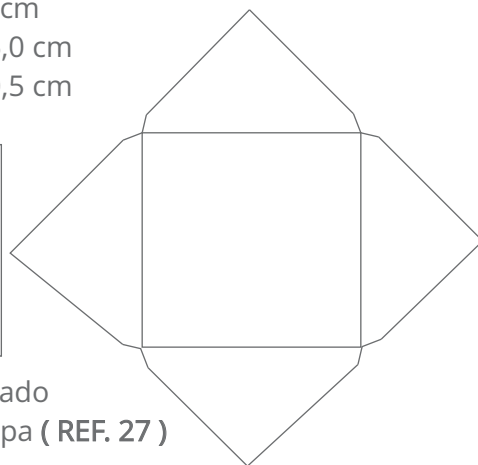

Envelopes fechamento reto (retangulares e quadrados)

9,0 x 22,0 cm
10,8 x 31,0 cm
11,4 x 22,9 cm

Envelope Retangular
Fechamento reto (REF. 01)

3,3 x 5,3 cm
6,5 x 9,5 cm
8,0 x 12,0 cm

Envelope Retangular
Fechamento reto (REF. 02)

10,5 x 15,5 cm
15,0 x 22,0 cm

Envelope Janela
Corte especial (REF. 16)

20,5 x 20,5 cm

Envelope Janela
Quadrado (REF. 17)

30,0 x 21,3 cm

Envelope Janela
Vertical A4 (REF. 18)

21,4 x 30,4 cm

Envelope Janela
Horizontal A4 (REF. 18 A)

Envelope Luva Convencional
Sem aba de fechamento (**REF. 22**)

Envelope Luva
Abertura latera (**REF. 23**)

Envelope Luva
Sem aba de fechamento (**REF. 24**)

20,0 x 20,0 cm

Envelope Luva Quadrado
Sem aba de fechamento (**REF. 25**)

20,0 x 20,0 cm

Envelope Convite
Corte especial (REF. 26)

9,7 x 9,7 cm
16,0 x 16,0 cm
20,5 x 20,5 cm

Envelope Quadrado
Fechamento tulipa (REF. 27)

21,0 x 15,0 cm

Envelope Retangular
Solapa redondo (REF. 28)