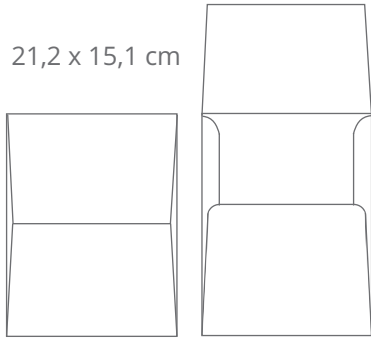

## Envelopes fechamento reto (retangulares e quadrados)

9,0 x 22,0 cm  
10,8 x 31,0 cm  
11,4 x 22,9 cm

Envelope Retangular  
Fechamento reto ( REF. 01 )

3,3 x 5,3 cm  
6,5 x 9,5 cm  
8,0 x 12,0 cm

Envelope Retangular  
Fechamento reto ( REF. 02 )

26,0 x 26,0 cm  
29,0 x 29,0 cm

Envelope Quadrado  
Fechamento reto ( REF. 03 )

10,0 x 10,0 cm  
15,0 x 15,0 cm  
20,0 x 20,0 cm  
22,0 x 22,0 cm

Envelope Quadrado  
Fechamento reto ( REF. 04 )

30,0 x 34,5 cm

Envelope Retangular  
Fechamento reto ( REF. 05 )

11,4 x 16,2 cm  
13,3 x 18,3 cm  
14,0 x 29,5 cm  
15,0 x 21,5 cm  
18,0 x 26,0 cm  
21,0 x 28,0 cm

Envelope Retangular  
Fechamento reto ( REF. 06 )

*Envelopes fechamento reto (retangulares e quadrados)*

---

21,2 x 15,1 cm

Envelope Vertical  
Fechamento reto ( **REF. 07** )

25,0 x 15,9 cm

Envelope Retangular  
Fechamento reto especial ( **REF. 08** )

31,0 x 22,5 cm

Envelope Vertical  
Fechamento reto ( **REF. 09** )