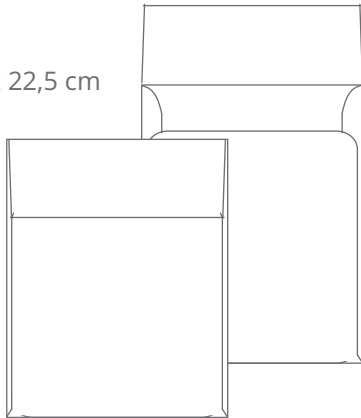

Envelope Retangular  
Fechamento reto ( REF. 05 )

11,4 x 16,2 cm  
13,3 x 18,3 cm  
14,0 x 29,5 cm  
15,0 x 21,5 cm  
18,0 x 26,0 cm  
21,0 x 28,0 cm

Envelope Retangular  
Fechamento reto ( REF. 06 )

*Envelopes fechamento reto (retangulares e quadrados)*

---

21,2 x 15,1 cm

Envelope Vertical  
Fechamento reto ( **REF. 07** )

25,0 x 15,9 cm

Envelope Retangular  
Fechamento reto especial ( **REF. 08** )

31,0 x 22,5 cm

Envelope Vertical  
Fechamento reto ( **REF. 09** )

43,0 x 31,0 cm

Envelope Vertical  
Fechamento reto ( **REF. 09 A** )

*Envelopes fechamento bico (retangulares, quadrados e carteira)*

---

16,0 x 22,0 cm  
18,0 x 25,0 cm

Envelope Retangular  
Fechamento bico ( **REF. 10** )

21,0 x 28,0 cm

Envelope Retangular  
Fechamento bico longo ( **REF. 11** )

11,0 x 11,0 cm  
20,0 x 20,0 cm

Envelope Quadrado  
Fechamento bico ( **REF. 12** )

16,0 x 30,0 cm

Envelope Horizontal  
Fechamento bico longo ( **REF. 13** )