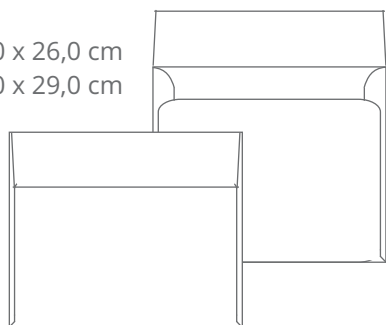

Envelopes fechamento reto (retangulares e quadrados)

9,0 x 22,0 cm
10,8 x 31,0 cm
11,4 x 22,9 cm

Envelope Retangular
Fechamento reto (REF. 01)

3,3 x 5,3 cm
6,5 x 9,5 cm
8,0 x 12,0 cm

Envelope Retangular
Fechamento reto (REF. 02)

26,0 x 26,0 cm
29,0 x 29,0 cm

Envelope Quadrado
Fechamento reto (REF. 03)

10,0 x 10,0 cm
15,0 x 15,0 cm
20,0 x 20,0 cm
22,0 x 22,0 cm

Envelope Quadrado
Fechamento reto (REF. 04)

30,0 x 34,5 cm

Envelope Retangular
Fechamento reto (REF. 05)

11,4 x 16,2 cm
13,3 x 18,3 cm
14,0 x 29,5 cm
15,0 x 21,5 cm
18,0 x 26,0 cm
21,0 x 28,0 cm

Envelope Retangular
Fechamento reto (REF. 06)

Envelopes fechamento reto (retangulares e quadrados)

15,2 x 10,9 cm
21,2 x 15,1 cm

10,5 x 15,5 cm
15,0 x 22,0 cm

Envelope Janela
Corte especial (REF. 16)

20,5 x 20,5 cm

Envelope Janela
Quadrado (REF. 17)

30,0 x 21,3 cm

Envelope Janela
Vertical A4 (REF. 18)

21,4 x 30,4 cm

Envelope Janela
Horizontal A4 (REF. 18 A)