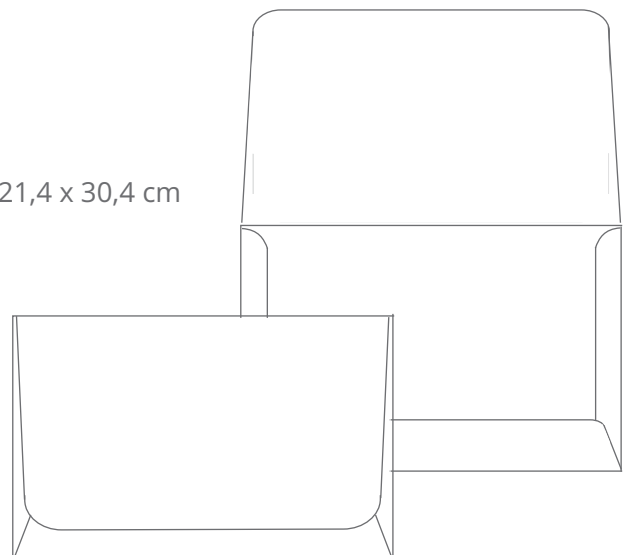

Envelope Retangular  
Fechamento bico especial ( REF. 15 )

21,2 x 15,1 cm

Envelope Vertical  
Fechamento bico ( REF. 15 A )

*Envelopes fechamento janela*

---

10,5 x 15,5 cm  
15,0 x 22,0 cm

Envelope Janela  
Corte especial ( REF. 16 )

20,5 x 20,5 cm

Envelope Janela  
Quadrado ( REF. 17 )

30,0 x 21,3 cm

Envelope Janela  
Vertical A4 ( REF. 18 )

21,4 x 30,4 cm

Envelope Janela  
Horizontal A4 ( REF. 18 A )

*Envelopes fechamento janela*

---

14,5 x 28,0 cm

Envelope Janela  
Fechamento horizontal ( **REF. 19** )

21,0 x 28,0 cm

Envelope Janela  
Fechamento aba longa ( **REF. 20** )

*Envelopes luva sem aba de fechamento*

---

28,5 x 14,5 cm

Envelope Luva Especial  
Sem aba de fechamento ( **REF. 21** )