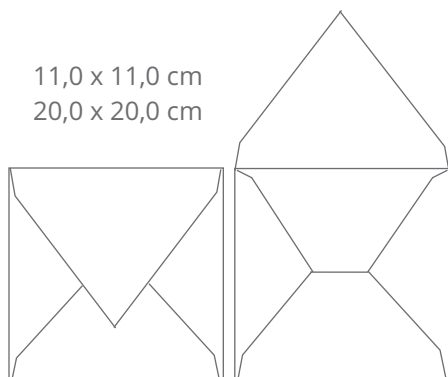

Envelope Retangular  
Fechamento reto ( REF. 05 )

11,4 x 16,2 cm  
13,3 x 18,3 cm  
14,0 x 29,5 cm  
15,0 x 21,5 cm  
18,0 x 26,0 cm  
21,0 x 28,0 cm

Envelope Retangular  
Fechamento reto ( REF. 06 )

*Envelopes fechamento reto (retangulares e quadrados)*

---

21,2 x 15,1 cm

Envelope Vertical  
Fechamento reto ( **REF. 07** )

25,0 x 15,9 cm

Envelope Retangular  
Fechamento reto especial ( **REF. 08** )

31,0 x 22,5 cm

Envelope Vertical  
Fechamento reto ( **REF. 09** )

43,0 x 31,0 cm

Envelope Vertical  
Fechamento reto ( **REF. 09 A** )

*Envelopes fechamento bico (retangulares, quadrados e carteira)*

---

16,0 x 22,0 cm  
18,0 x 25,0 cm

Envelope Retangular  
Fechamento bico ( **REF. 10** )

21,0 x 28,0 cm

Envelope Retangular  
Fechamento bico longo ( **REF. 11** )

11,0 x 11,0 cm  
20,0 x 20,0 cm

Envelope Quadrado  
Fechamento bico ( **REF. 12** )

16,0 x 30,0 cm

Envelope Horizontal  
Fechamento bico longo ( **REF. 13** )