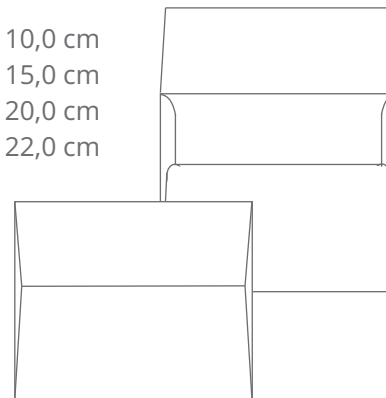

## Envelopes fechamento reto (retangulares e quadrados)

9,0 x 22,0 cm  
10,8 x 31,0 cm  
11,4 x 22,9 cm

Envelope Retangular  
Fechamento reto ( REF. 01 )

3,3 x 5,3 cm  
6,5 x 9,5 cm  
8,0 x 12,0 cm

Envelope Retangular  
Fechamento reto ( REF. 02 )

26,0 x 26,0 cm  
29,0 x 29,0 cm

Envelope Quadrado  
Fechamento reto ( REF. 03 )

10,0 x 10,0 cm  
15,0 x 15,0 cm  
20,0 x 20,0 cm  
22,0 x 22,0 cm

Envelope Quadrado  
Fechamento reto ( REF. 04 )

30,0 x 34,5 cm

Envelope Retangular  
Fechamento reto ( REF. 05 )

11,4 x 16,2 cm  
13,3 x 18,3 cm  
14,0 x 29,5 cm  
15,0 x 21,5 cm  
18,0 x 26,0 cm  
21,0 x 28,0 cm

Envelope Retangular  
Fechamento reto ( REF. 06 )

*Envelopes fechamento reto (retangulares e quadrados)*

21,4 x 30,4 cm

Envelope Janela  
Horizontal A4 ( REF. 18 A )

*Envelopes fechamento janela*

---

Envelope Janela  
Fechamento horizontal ( **REF. 19** )

21,0 x 28,0 cm

Envelope Janela  
Fechamento aba longa ( **REF. 20** )