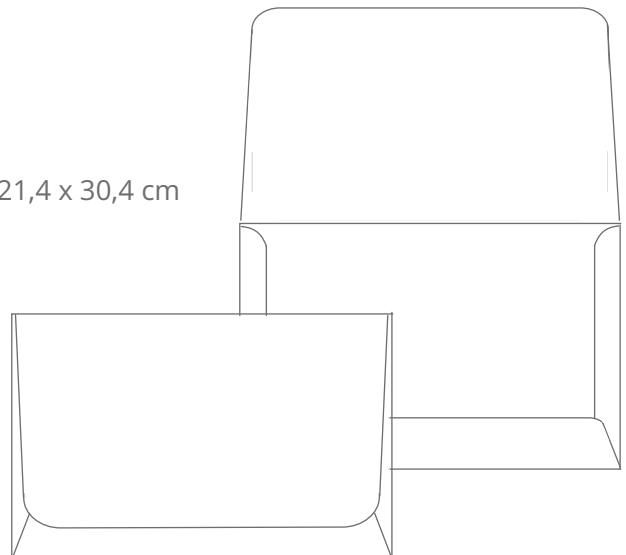

*Envelopes fechamento janela*

---

10,5 x 15,5 cm  
15,0 x 22,0 cm

Envelope Janela  
Corte especial ( REF. 16 )

20,5 x 20,5 cm

Envelope Janela  
Quadrado ( REF. 17 )

30,0 x 21,3 cm

Envelope Janela  
Vertical A4 ( REF. 18 )

21,4 x 30,4 cm

Envelope Janela  
Horizontal A4 ( REF. 18 A )

*Envelopes fechamento janela*

---

Envelope Janela  
Fechamento horizontal ( **REF. 19** )

21,0 x 28,0 cm

Envelope Janela  
Fechamento aba longa ( **REF. 20** )