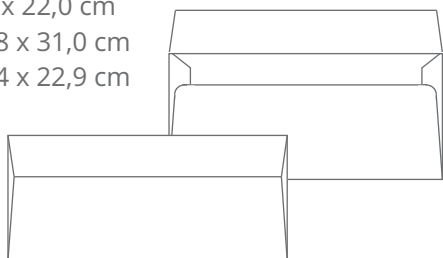

Envelopes fechamento reto (retangulares e quadrados)

9,0 x 22,0 cm
10,8 x 31,0 cm
11,4 x 22,9 cm

Envelope Retangular
Fechamento reto (REF. 01)

3,3 x 5,3 cm
6,5 x 9,5 cm
8,0 x 12,0 cm

Envelope Retangular
Fechamento reto (REF. 02)

26,0 x 26,0 cm
29,0 x 29,0 cm

Envelope Quadrado
Fechamento reto (REF. 03)

10,0 x 10,0 cm
15,0 x 15,0 cm
20,0 x 20,0 cm
22,0 x 22,0 cm

Envelope Quadrado
Fechamento reto (REF. 04)

30,0 x 34,5 cm

Envelope Retangular
Fechamento reto (REF. 05)

11,4 x 16,2 cm
13,3 x 18,3 cm
14,0 x 29,5 cm
15,0 x 21,5 cm
18,0 x 26,0 cm
21,0 x 28,0 cm

Envelope Retangular
Fechamento reto (REF. 06)

Envelopes fechamento reto (retangulares e quadrados)

15,2 x 10,9 cm
21,2 x 15,1 cm

10,5 x 15,5 cm
15,0 x 22,0 cm

Envelope Janela
Corte especial (REF. 16)

20,5 x 20,5 cm

Envelope Janela
Quadrado (REF. 17)

30,0 x 21,3 cm

Envelope Janela
Vertical A4 (REF. 18)

21,4 x 30,4 cm

Envelope Janela
Horizontal A4 (REF. 18 A)