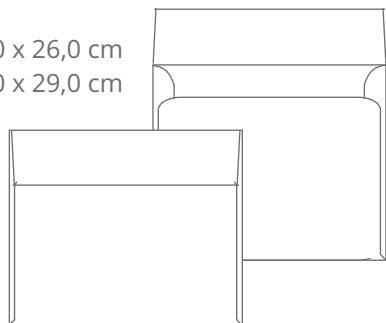

## Envelopes fechamento reto (retangulares e quadrados)

9,0 x 22,0 cm  
10,8 x 31,0 cm  
11,4 x 22,9 cm

Envelope Retangular  
Fechamento reto ( REF. 01 )

3,3 x 5,3 cm  
6,5 x 9,5 cm  
8,0 x 12,0 cm

Envelope Retangular  
Fechamento reto ( REF. 02 )

26,0 x 26,0 cm  
29,0 x 29,0 cm

Envelope Quadrado  
Fechamento reto ( REF. 03 )

10,0 x 10,0 cm  
15,0 x 15,0 cm  
20,0 x 20,0 cm  
22,0 x 22,0 cm

Envelope Quadrado  
Fechamento reto ( REF. 04 )

30,0 x 34,5 cm

Envelope Retangular  
Fechamento reto ( REF. 05 )

11,4 x 16,2 cm  
13,3 x 18,3 cm  
14,0 x 29,5 cm  
15,0 x 21,5 cm  
18,0 x 26,0 cm  
21,0 x 28,0 cm

Envelope Retangular  
Fechamento reto ( REF. 06 )

*Envelopes fechamento reto (retangulares e quadrados)*

20,5 x 20,5 cm

Envelope Janela  
Quadrado ( REF. 17 )

30,0 x 21,3 cm

Envelope Janela  
Vertical A4 ( REF. 18 )

21,4 x 30,4 cm

Envelope Janela  
Horizontal A4 ( REF. 18 A )

*Envelopes fechamento janela*

---