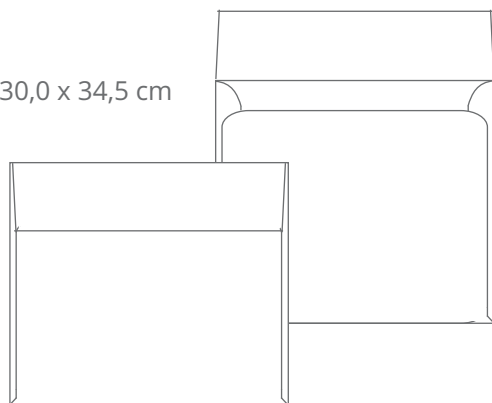

Envelopes fechamento reto (retangulares e quadrados)

9,0 x 22,0 cm
10,8 x 31,0 cm
11,4 x 22,9 cm

Envelope Retangular
Fechamento reto (REF. 01)

3,3 x 5,3 cm
6,5 x 9,5 cm
8,0 x 12,0 cm

Envelope Retangular
Fechamento reto (REF. 02)

26,0 x 26,0 cm
29,0 x 29,0 cm

Envelope Quadrado
Fechamento reto (REF. 03)

10,0 x 10,0 cm
15,0 x 15,0 cm
20,0 x 20,0 cm
22,0 x 22,0 cm

Envelope Quadrado
Fechamento reto (REF. 04)

30,0 x 34,5 cm

Envelope Retangular
Fechamento reto (REF. 05)

11,4 x 16,2 cm
13,3 x 18,3 cm
14,0 x 29,5 cm
15,0 x 21,5 cm
18,0 x 26,0 cm
21,0 x 28,0 cm

Envelope Retangular
Fechamento reto (REF. 06)

Envelopes fechamento reto (retangulares e quadrados)

15,2 x 10,9 cm
21,2 x 15,1 cm

10,5 x 15,5 cm
15,0 x 22,0 cm

Envelope Janela
Corte especial (REF. 16)

20,5 x 20,5 cm

Envelope Janela
Quadrado (REF. 17)

30,0 x 21,3 cm

Envelope Janela
Vertical A4 (REF. 18)

21,4 x 30,4 cm

Envelope Janela
Horizontal A4 (REF. 18 A)