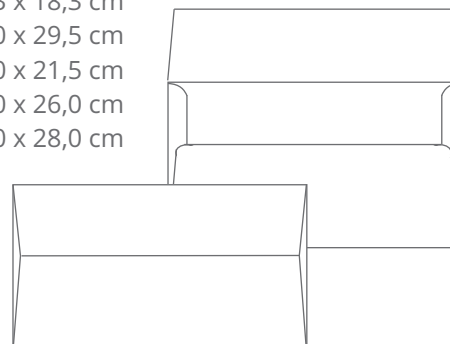

## Envelopes fechamento reto (retangulares e quadrados)

9,0 x 22,0 cm  
10,8 x 31,0 cm  
11,4 x 22,9 cm

Envelope Retangular  
Fechamento reto ( REF. 01 )

3,3 x 5,3 cm  
6,5 x 9,5 cm  
8,0 x 12,0 cm

Envelope Retangular  
Fechamento reto ( REF. 02 )

26,0 x 26,0 cm  
29,0 x 29,0 cm

Envelope Quadrado  
Fechamento reto ( REF. 03 )

10,0 x 10,0 cm  
15,0 x 15,0 cm  
20,0 x 20,0 cm  
22,0 x 22,0 cm

Envelope Quadrado  
Fechamento reto ( REF. 04 )

30,0 x 34,5 cm

Envelope Retangular  
Fechamento reto ( REF. 05 )

11,4 x 16,2 cm  
13,3 x 18,3 cm  
14,0 x 29,5 cm  
15,0 x 21,5 cm  
18,0 x 26,0 cm  
21,0 x 28,0 cm

Envelope Retangular  
Fechamento reto ( REF. 06 )

*Envelopes fechamento reto (retangulares e quadrados)*