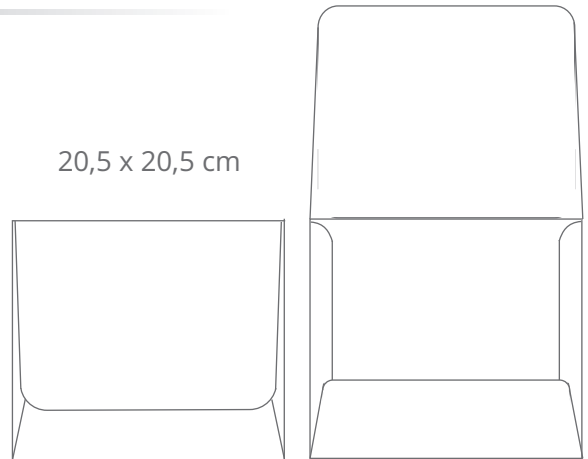

*Envelopes fechamento bico (retangulares, quadrados e carteira)*

---

15,0 x 29,0 cm

Envelope Carteira  
Fechamento bico ( REF. 14 )

22,5 x 16,5 cm

Envelope Retangular  
Fechamento bico especial ( REF. 15 )

*Envelopes fechamento janela*

---

10,5 x 15,5 cm  
15,0 x 22,0 cm

Envelope Janela  
Corte especial ( REF. 16 )

20,5 x 20,5 cm

Envelope Janela  
Quadrado ( REF. 17 )

30,0 x 21,3 cm

Envelope Janela  
Vertical A4 ( REF. 18 )

21,4 x 30,4 cm

Envelope Janela  
Horizontal A4 ( REF. 18 A )

*Envelopes fechamento janela*

---

Envelope Janela  
Fechamento horizontal ( **REF. 19** )

21,0 x 28,0 cm

Envelope Janela  
Fechamento aba longa ( **REF. 20** )