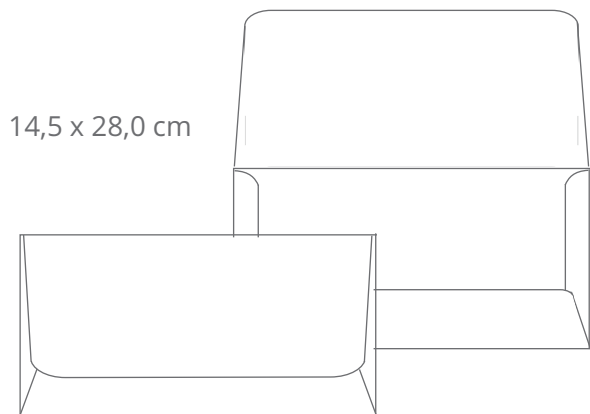

*Envelopes fechamento janela*

---

10,5 x 15,5 cm  
15,0 x 22,0 cm

Envelope Janela  
Corte especial ( REF. 16 )

20,5 x 20,5 cm

Envelope Janela  
Quadrado ( REF. 17 )

30,0 x 21,3 cm

Envelope Janela  
Vertical A4 ( REF. 18 )

21,4 x 30,4 cm

Envelope Janela  
Horizontal A4 ( REF. 18 A )

*Envelopes fechamento janela*

---

Envelope Janela  
Fechamento horizontal ( **REF. 19** )

21,0 x 28,0 cm

Envelope Janela  
Fechamento aba longa ( **REF. 20** )