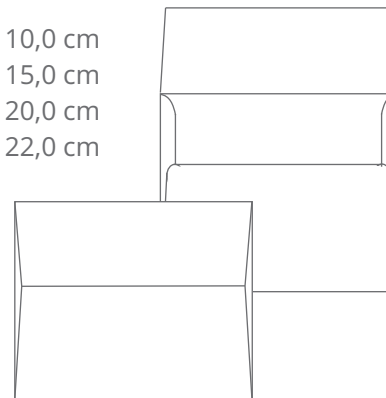

## Envelopes fechamento reto (retangulares e quadrados)

9,0 x 22,0 cm  
10,8 x 31,0 cm  
11,4 x 22,9 cm

Envelope Retangular  
Fechamento reto ( REF. 01 )

3,3 x 5,3 cm  
6,5 x 9,5 cm  
8,0 x 12,0 cm

Envelope Retangular  
Fechamento reto ( REF. 02 )

26,0 x 26,0 cm  
29,0 x 29,0 cm

Envelope Quadrado  
Fechamento reto ( REF. 03 )

10,0 x 10,0 cm  
15,0 x 15,0 cm  
20,0 x 20,0 cm  
22,0 x 22,0 cm

Envelope Quadrado  
Fechamento reto ( REF. 04 )

30,0 x 34,5 cm

Envelope Retangular  
Fechamento reto ( REF. 05 )

11,4 x 16,2 cm  
13,3 x 18,3 cm  
14,0 x 29,5 cm  
15,0 x 21,5 cm  
18,0 x 26,0 cm  
21,0 x 28,0 cm

Envelope Retangular  
Fechamento reto ( REF. 06 )

*Envelopes fechamento reto (retangulares e quadrados)*

20,5 x 20,5 cm

Envelope Janela  
Quadrado ( REF. 17 )

30,0 x 21,3 cm

Envelope Janela  
Vertical A4 ( REF. 18 )

21,4 x 30,4 cm

Envelope Janela  
Horizontal A4 ( REF. 18 A )

*Envelopes fechamento janela*

---