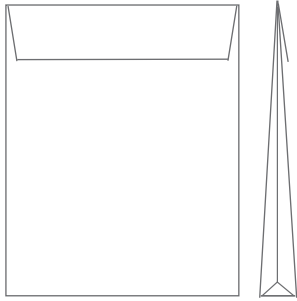

14,7 x 21,0 cm  
abertura central 2,5 cm

Envelope Retangular  
Fechamento solapa ( REF. 28 )

14,7 x 21,0 cm  
abertura central 2,0 cm

Envelope Retangular  
Fechamento solapa onda ( REF. 29 )

15,0 x 21,5 cm

Envelope Retangular  
Abertura meia lua ( REF. 30 )

20,0 x 20,0 cm  
abertura 8,0 x 8,0 cm

Envelope Quadrado  
Abertura frontal ( REF. 31 )

Envelopes saco (com ou sem aba de fechamento)

12,5 x 13,0 cm  
23,0 x 17,0 cm  
32,5 x 25,0 cm

Envelope Saco  
Fechamento bico ( REF. 32 )

16,8 x 08,2 cm  
21,1 x 10,5 cm  
25,0 x 13,0 cm  
26,0 x 11,5 cm

Envelope Saco  
Sem aba de fechamento ( REF. 33 )

21,0 x 21,0 cm  
36,5 x 26,0 cm

Envelope Saco Sanfona  
Fechamento reto ( REF. 34 )