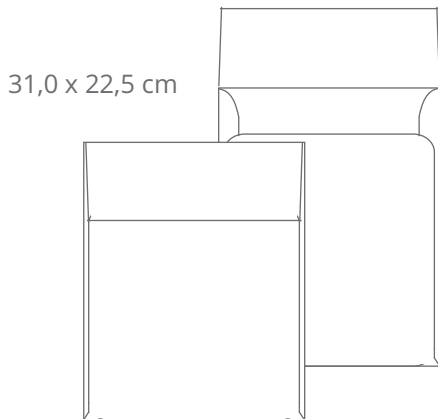

Envelope Vertical
Fechamento reto (**REF. 09**)