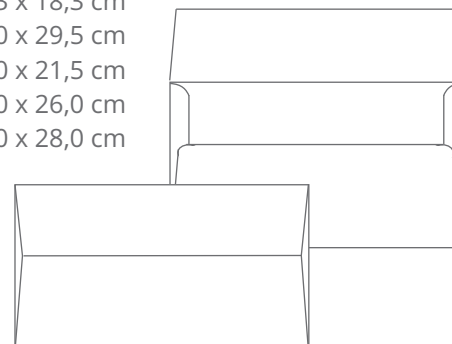

## Envelopes fechamento reto (retangulares e quadrados)

9,0 x 22,0 cm  
10,8 x 31,0 cm  
11,4 x 22,9 cm

Envelope Retangular  
Fechamento reto ( REF. 01 )

3,3 x 5,3 cm  
6,5 x 9,5 cm  
8,0 x 12,0 cm

Envelope Retangular  
Fechamento reto ( REF. 02 )

26,0 x 26,0 cm  
29,0 x 29,0 cm

Envelope Quadrado  
Fechamento reto ( REF. 03 )

10,0 x 10,0 cm  
15,0 x 15,0 cm  
20,0 x 20,0 cm  
22,0 x 22,0 cm

Envelope Quadrado  
Fechamento reto ( REF. 04 )

30,0 x 34,5 cm

Envelope Retangular  
Fechamento reto ( REF. 05 )

11,4 x 16,2 cm  
13,3 x 18,3 cm  
14,0 x 29,5 cm  
15,0 x 21,5 cm  
18,0 x 26,0 cm  
21,0 x 28,0 cm

Envelope Retangular  
Fechamento reto ( REF. 06 )

*Envelopes fechamento reto (retangulares e quadrados)*

---

21,2 x 15,1 cm

Envelope Vertical  
Fechamento reto ( **REF. 07** )

25,0 x 15,9 cm

Envelope Retangular  
Fechamento reto especial ( **REF. 08** )

31,0 x 22,5 cm

Envelope Vertical  
Fechamento reto ( **REF. 09** )