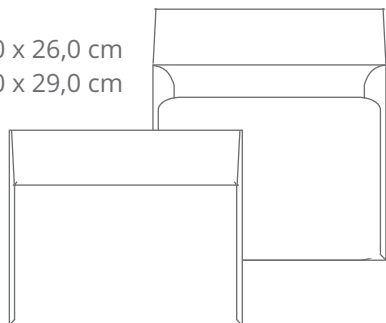

## Envelopes fechamento reto (retangulares e quadrados)

9,0 x 22,0 cm  
10,8 x 31,0 cm  
11,4 x 22,9 cm

Envelope Retangular  
Fechamento reto ( REF. 01 )

3,3 x 5,3 cm  
6,5 x 9,5 cm  
8,0 x 12,0 cm

Envelope Retangular  
Fechamento reto ( REF. 02 )

26,0 x 26,0 cm  
29,0 x 29,0 cm

Envelope Quadrado  
Fechamento reto ( REF. 03 )

10,0 x 10,0 cm  
15,0 x 15,0 cm  
20,0 x 20,0 cm  
22,0 x 22,0 cm

Envelope Quadrado  
Fechamento reto ( REF. 04 )

30,0 x 34,5 cm

Envelope Retangular  
Fechamento reto ( REF. 05 )

11,4 x 16,2 cm  
13,3 x 18,3 cm  
14,0 x 29,5 cm  
15,0 x 21,5 cm  
18,0 x 26,0 cm  
21,0 x 28,0 cm

Envelope Retangular  
Fechamento reto ( REF. 06 )

*Envelopes fechamento reto (retangulares e quadrados)*

21,4 x 30,4 cm

Envelope Janela  
Horizontal A4 ( REF. 18 A )

*Envelopes fechamento janela*

---

Envelope Janela  
Fechamento horizontal ( **REF. 19** )

21,0 x 28,0 cm

Envelope Janela  
Fechamento aba longa ( **REF. 20** )