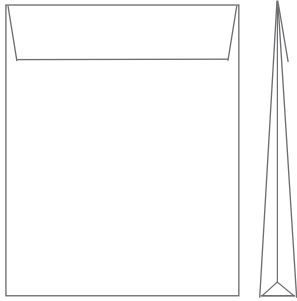

Envelope Quadrado  
Fechamento tulipa ( REF. 27 )

14,7 x 21,0 cm  
abertura central 2,5 cm

Envelope Retangular  
Fechamento solapa ( REF. 28 )

14,7 x 21,0 cm  
abertura central 2,0 cm

Envelope Retangular  
Fechamento solapa onda ( REF. 29 )

15,0 x 21,5 cm

Envelope Retangular  
Abertura meia lua ( REF. 30 )

20,0 x 20,0 cm  
abertura 8,0 x 8,0 cm

Envelope Quadrado  
Abertura frontal ( REF. 31 )

Envelopes saco (com ou sem aba de fechamento)

12,5 x 13,0 cm  
23,0 x 17,0 cm  
32,5 x 25,0 cm

Envelope Saco  
Fechamento bico ( REF. 32 )

16,8 x 08,2 cm  
21,1 x 10,5 cm  
25,0 x 13,0 cm  
26,0 x 11,5 cm

Envelope Saco  
Sem aba de fechamento ( REF. 33 )

21,0 x 21,0 cm  
36,5 x 26,0 cm

Envelope Saco Sanfona  
Fechamento reto ( REF. 34 )