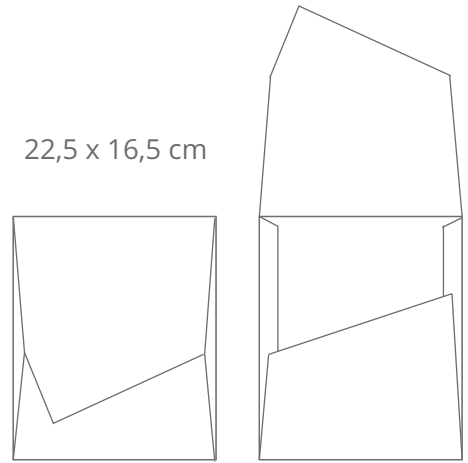

43,0 x 31,0 cm

Envelope Vertical  
Fechamento reto ( **REF. 09 A** )

*Envelopes fechamento bico (retangulares, quadrados e carteira)*

---

16,0 x 22,0 cm  
18,0 x 25,0 cm

Envelope Retangular  
Fechamento bico ( **REF. 10** )

21,0 x 28,0 cm

Envelope Retangular  
Fechamento bico longo ( **REF. 11** )

11,0 x 11,0 cm  
20,0 x 20,0 cm

Envelope Quadrado  
Fechamento bico ( **REF. 12** )

16,0 x 30,0 cm

Envelope Horizontal  
Fechamento bico longo ( **REF. 13** )

*Envelopes fechamento bico (retangulares, quadrados e carteira)*

---

15,0 x 29,0 cm

Envelope Carteira  
Fechamento bico ( REF. 14 )

22,5 x 16,5 cm

Envelope Retangular  
Fechamento bico especial ( REF. 15 )

*Envelopes fechamento janela*

---

10,5 x 15,5 cm  
15,0 x 22,0 cm

Envelope Janela  
Corte especial ( REF. 16 )

20,5 x 20,5 cm

Envelope Janela  
Quadrado ( REF. 17 )

30,0 x 21,3 cm

Envelope Janela  
Vertical A4 ( REF. 18 )